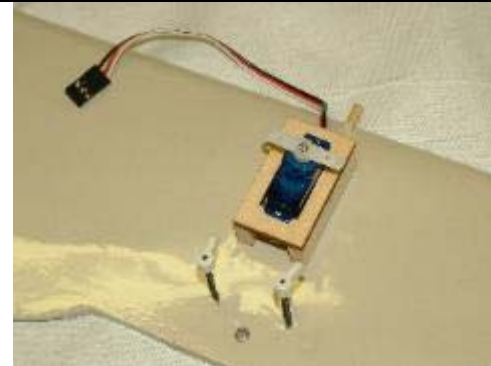

Nieuport-28 Instruction

All parts and hardwares out of box

Aileron control on lower wing

Install ailerons servo

Install lower wing

Lower wing connection horns

Upper wing connection horns

All connection horns on upper wing

Install upper wing to the fuselage

Install wing connection arms

Maxford USA Corp.

DBA: Green RC Models USA

13090 Artesia Blvd.

Cerritos, CA 90703

Toll Free: 1-866-706-8288

Tel: 562-802-0680