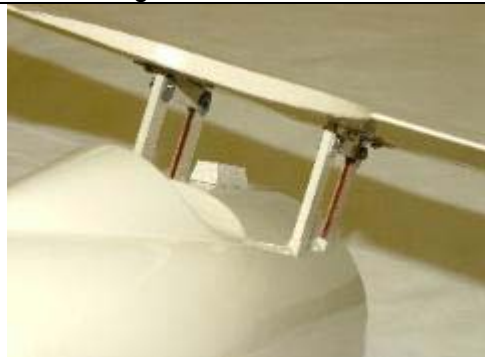

Nieuport-28 Instruction

All parts and hardwares out of box

Aileron control on lower wing

Install ailerons servo

Install lower wing

Lower wing connection horns

Upper wing connection horns

All connection horns on upper wing

Install upper wing to the fuselage

Install wing connection arms

Maxford USA Corp.

DBA: Green RC Models USA

13090 Artesia Blvd.

Cerritos, CA 90703

Toll Free: 1-866-706-8288

Tel: 562-802-0680