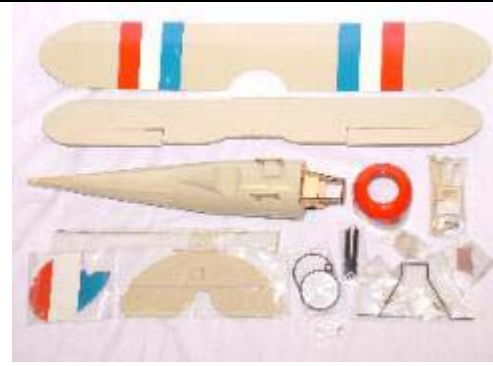

Nieuport-28 Instruction

All parts and hardwares out of box

Aileron control on lower wing

Install ailerons servo

Install lower wing

Lower wing connection horns

Upper wing connection horns

All connection horns on upper wing

Install upper wing to the fuselage

Install wing connection arms

Maxford USA Corp.

DBA: Green RC Models USA

13090 Artesia Blvd.

Cerritos, CA 90703

Toll Free: 1-866-706-8288

Tel: 562-802-0680